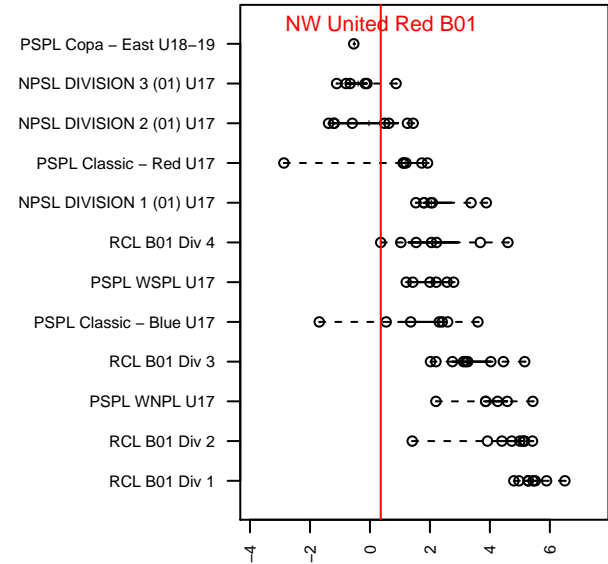

NW United Red B01

NW United FC
 Burlington, WA
 B01 total strength=1326
 attack=7.64 defense=5
 fall league = RCL B01 Div 4
 notes= B

alt names used:
 26 NWUnited B01 Red
 Northwest United – BU17 Red
 NW United B01 Red
 NW UNITED B01 RED (WA)

Venues played:
 2017 Seattle Cup BU17
 2017 Rimland Challenge U17
 2017 Bigfoot Gold U17
 2017 RCL B01 Div 4

NW United Red B01
 Dots are actual minus expected GF (blue circles) and GA (red triangles).
 Blue line is smoothed change in attack strength. Red is smoothed change in defense strength.

**attack and defense variance (black dot)
relative to other teams
and top 10 in region**

**attack and defense rating
relative to others at age
and all opponents in last 13 months**

Performance relative to 13 month average